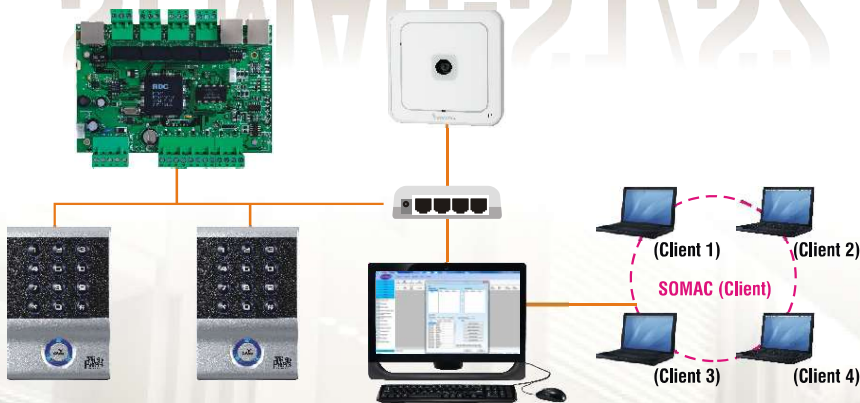

Panel size Access Control

SEM MAC-S1/S2

SEM MAC-S1/S2 Specifications

Verification Mode	Card/Password
Software Application	SoMac
Card Capacity	20,000 (50,000extendable)
Access Control	S1:Single door dual direction or Double doors single direction S2: Multi-door dual directions
Communications	TCP/IP, Wiegand/RS485
DIO Support	DI: 5/DO: 4
Inbuilt Relays (Max. Power Loading)	Door Lock/Event Handle NO.(5A 250VAC/30VDC / 10A 125VAC) NC.(3A 250VAC / 5A 30VDC)
System Log	1,536 entries
Entry Log	65,535 entries
Time Set/Time Zone/Group	255/120/255 sets
Holiday	Yes
Remote Control/Event Handle	Yes/Yes
Multiple Badge/Fast Registry	10 Groups/Yes
Anti-Pass Back/Anti Duress	Yes/Yes
Power Consumption	440mA ± 5%
Power Requirement	9~24VDC/1A
Operation Temperature	0°C~65°C
Operation Humidity	5%~80% RH
Panel Dimension/Weight	143 x 114 x 21mm/160g
Power Box(3A)	205 x 265 x76/2.2Kg (Option)
Power Box(3.5A/UPS)	205 x 265 x76/2.2Kg (Option)
Mini Enclosure	171 x 96 x 27mm/490g (Option)
Accessories	WG reader/Relay box (Option)

Terminal selection

Service Module	Access Control	Door Relay	Reader	Accessories
Terminal Selection	SEM MAC-S2 SEM MAC-S1	BF-50 BF-20	WR-E/M SR-E/M WEBPASS LITE	Exit Button IP Camera Magnetic Lock Bolt Lock Power Box

SoMac 2.2 software service modules

Access Control

Hybrid identification
Software & Hardware & Firmware
3 in 1 support
Single door to Multi-door
IP Camera & DVR integration

Zone Management

Access statement to zones
People Counting
Time to zone summary
Exception report